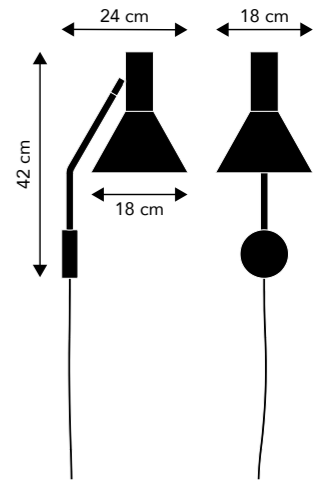

Matt black: art.no. 104642